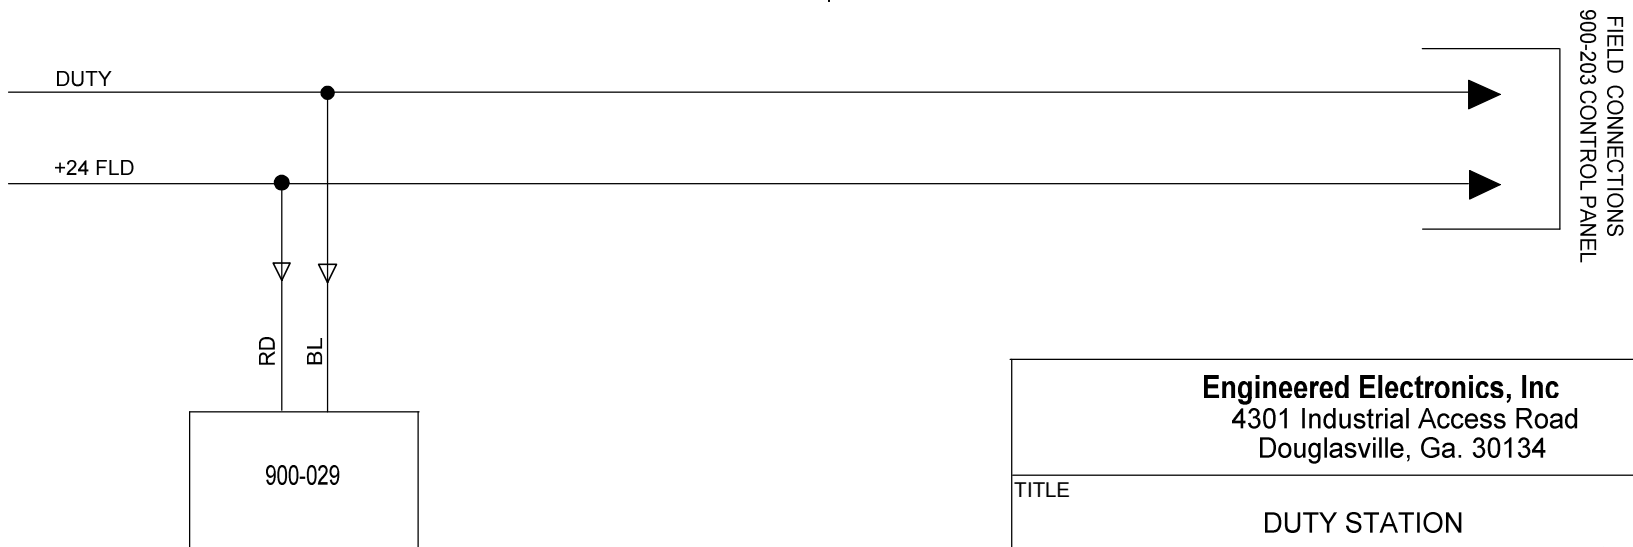

FIELD CONNECTIONS-----18 GAGE
STATION WIRES-----22 GAGE

NOTE-RUNS OVER 1000 ft INCREASE
FIELD CONNECTION WIRE TO 16 GAGE

Engineered Electronics, Inc 4301 Industrial Access Road Douglasville, Ga. 30134		
TITLE DUTY STATION		
SIZE A	DRAWING NO. 102-017	REV 10-04-05
SCALE	DATE 04-16-02	